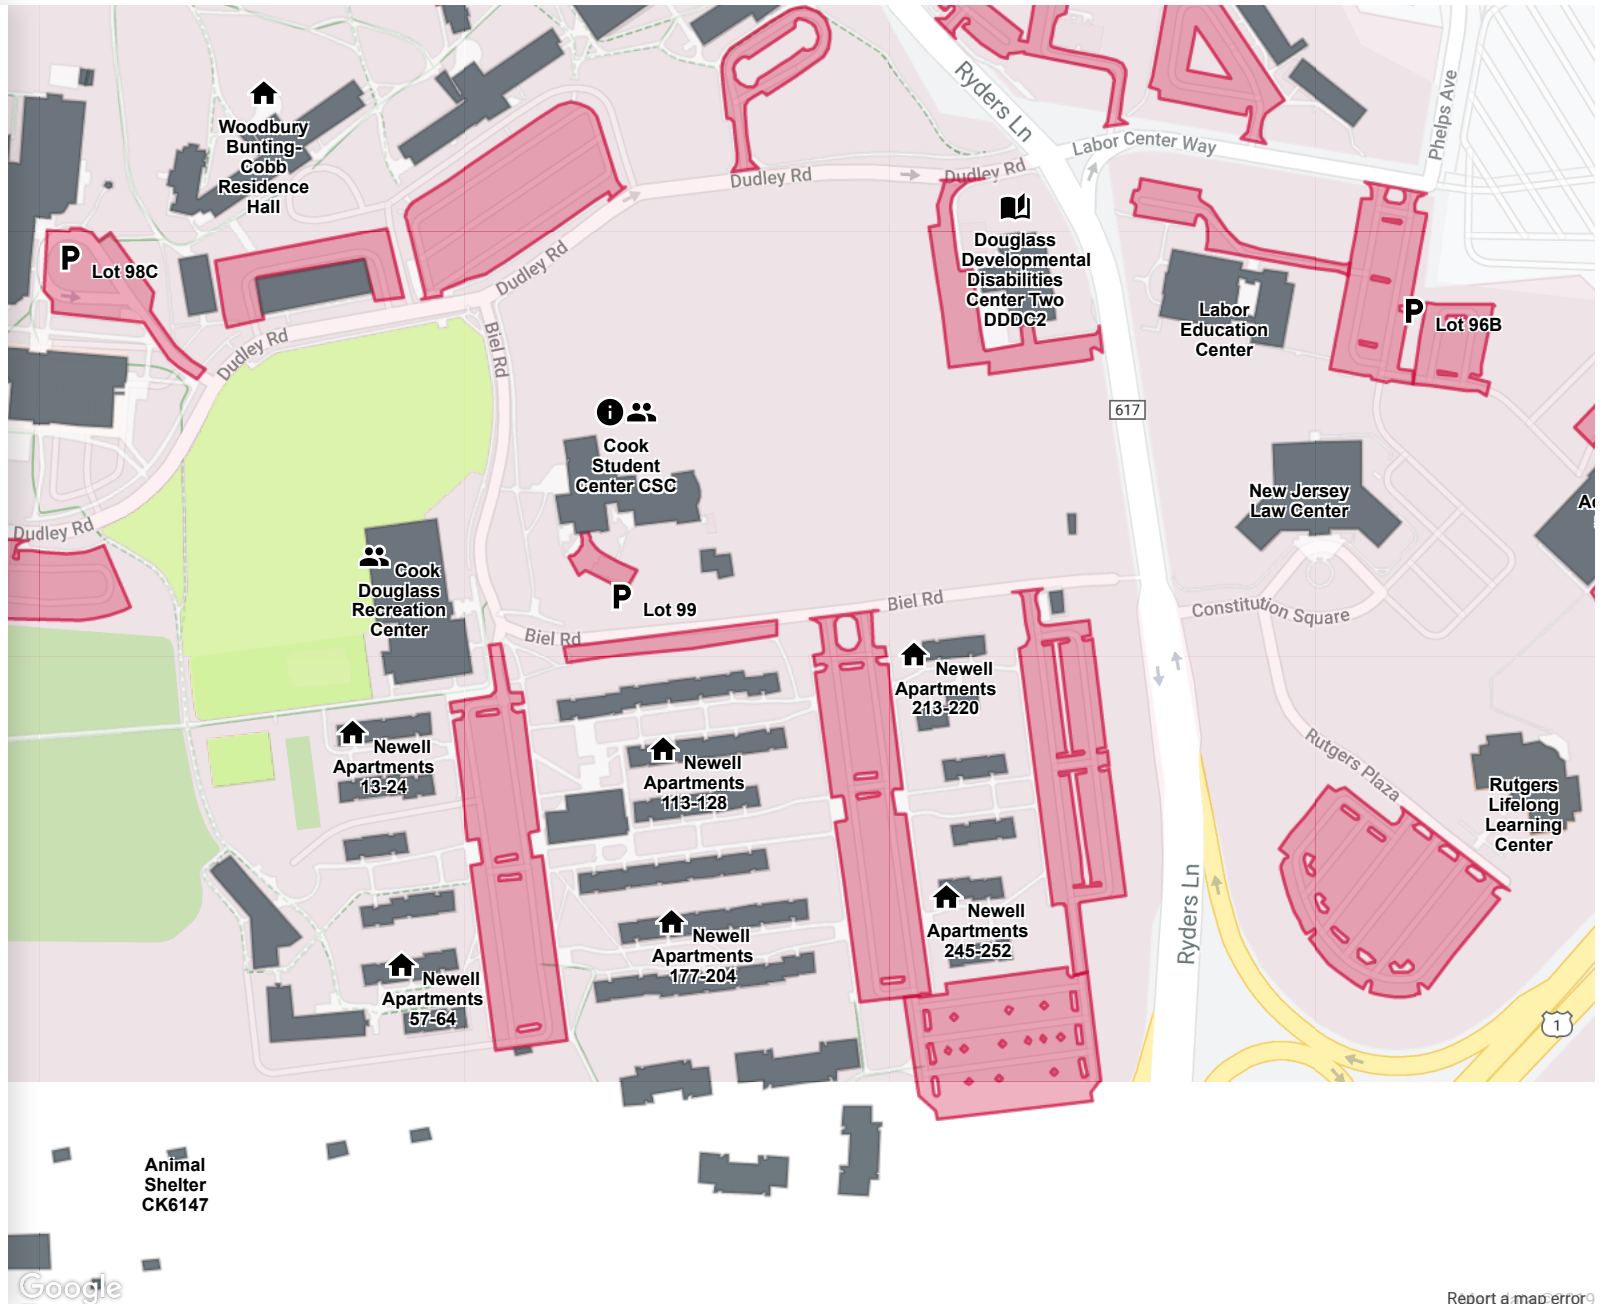

Parking Information for CHI Retreat – September 19, 2023

Cook Student Center

59 Biel Rd., New Brunswick, NJ

Information from Rutgers DOT:

Faculty/Staff with permits have access to all the lots listed below.

Students must park according to the permit assignment, they can take the bus if their permit assignment is on another campus.

Faculty/Staff Parking Lots - Cook Campus

Lots 94, 95, 97, 98A, 98B, 99A, 99B, 99C, 99D, 808, Lot 707 and Lipman Drive

Lot 97 from 2:00AM - 8:00AM

Lot 78 from 8:00PM - 2:00AM

****NOTE: PARKING NOT PERMITTED IN LOT 99E**

Use link below to view map of Cook Campus/Student Center/Adjacent Parking Lots

<https://maps.rutgers.edu/#/?lat=40.477736&lng=-74.429929&sidebar=true&zoom=18>

Jump to Location ▾

Popular Destinations ▾

Getting Around

Destinations

Campus Life

[Report a map error](#)